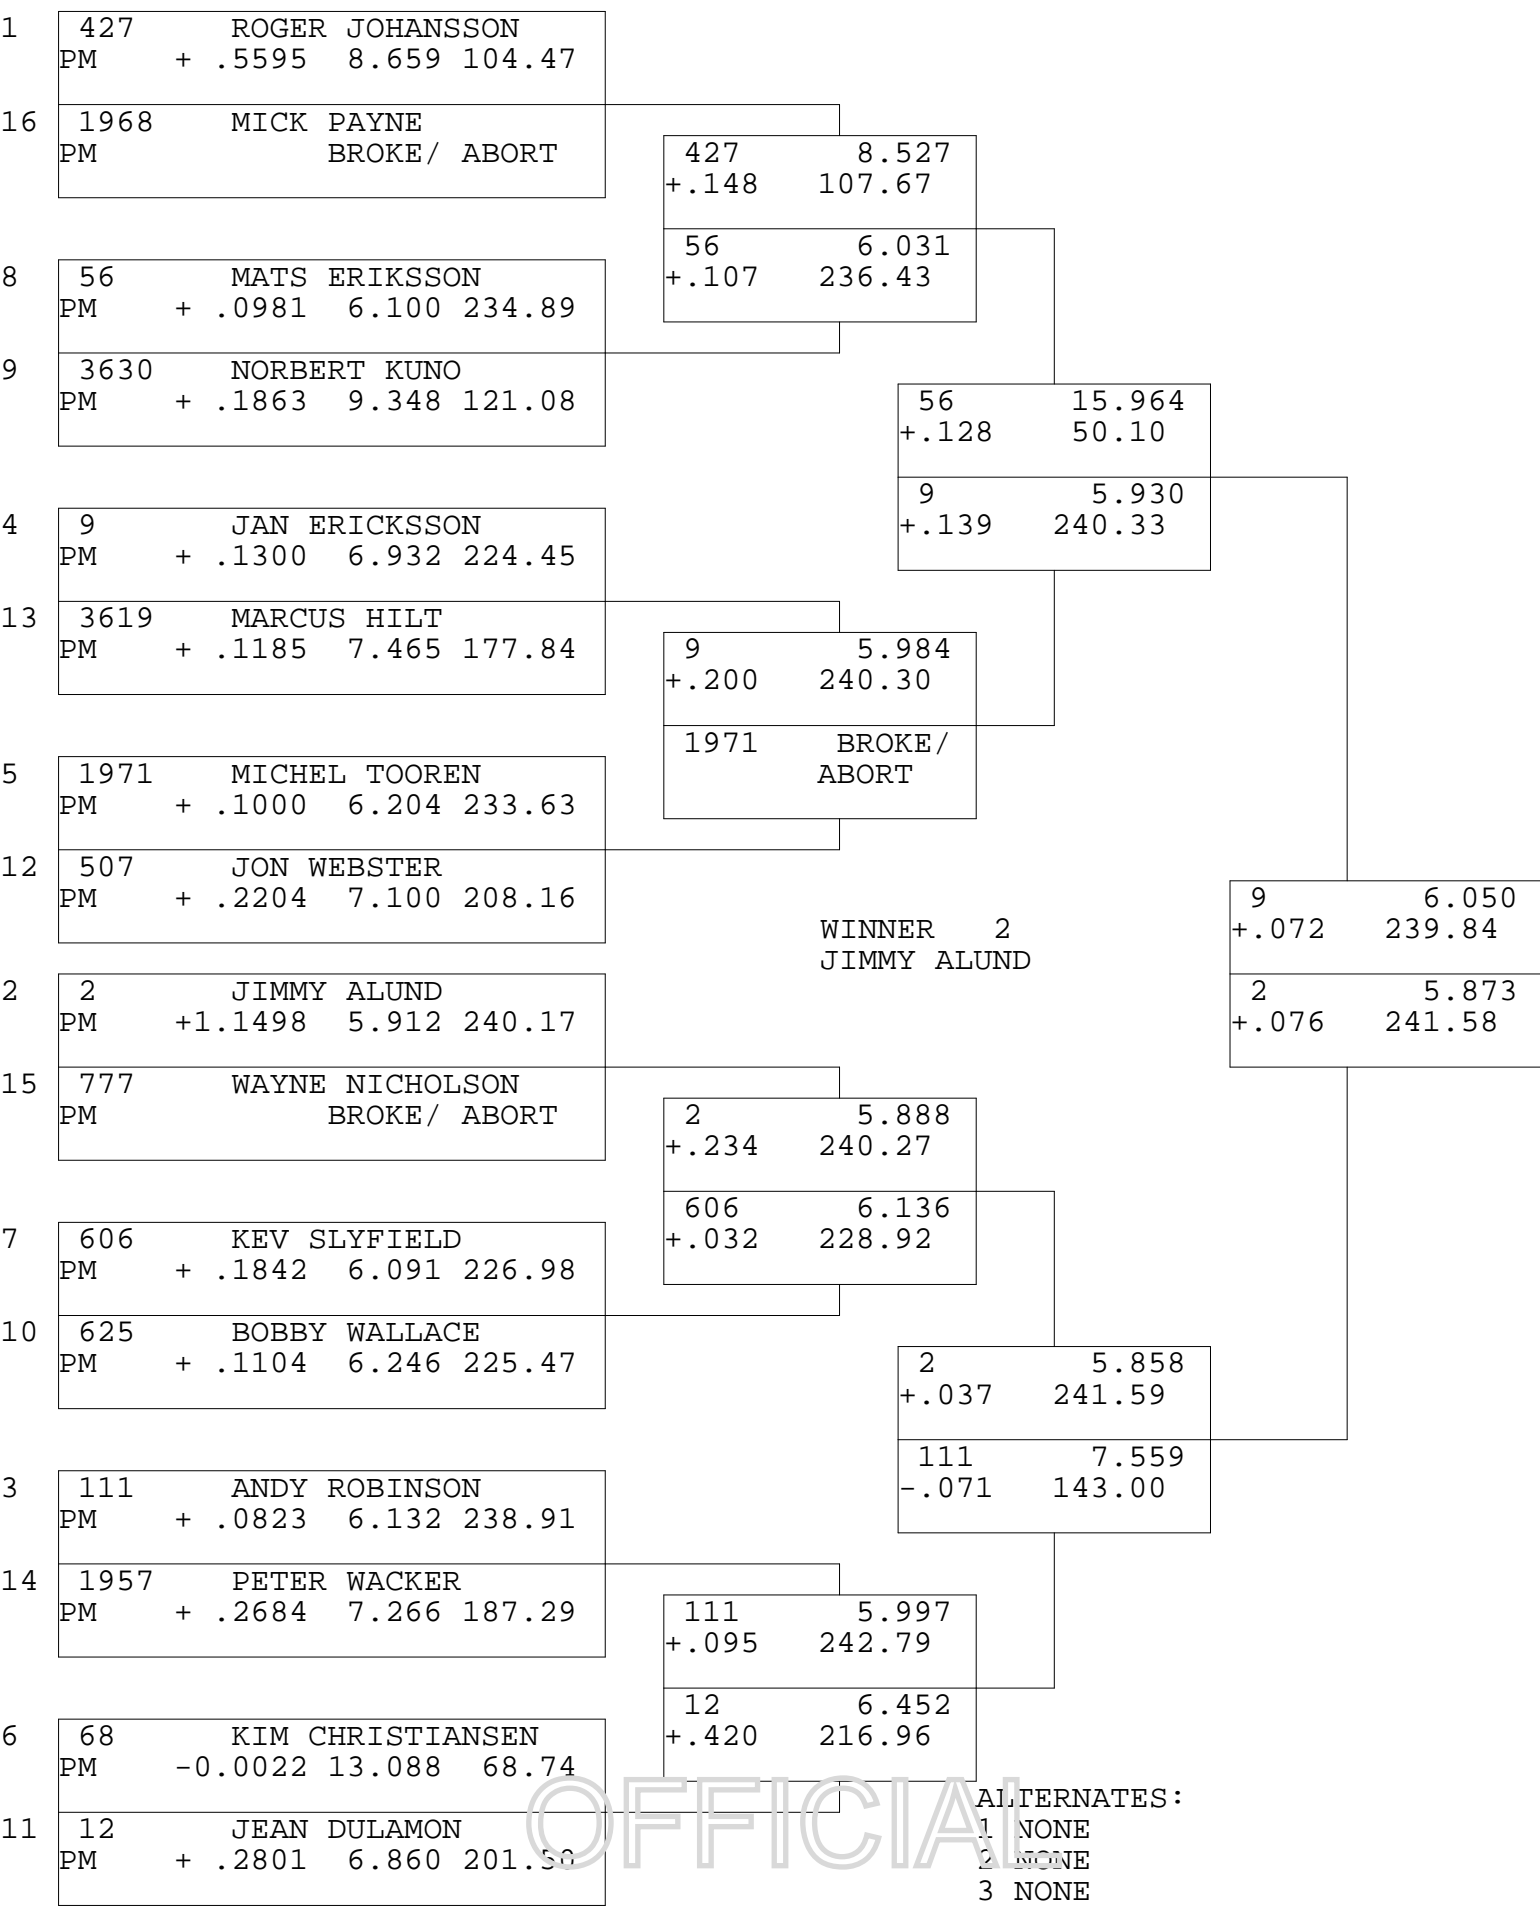

FIA PRO MODIFIED

TSI RACENET SYSTEM  
 PROGRESSIVE LADDER FOR 16 CARS

2018-09-09  
 7:21:52 PM

OFFICIAL ALTERNATES:  
 1 NONE  
 2 NONE  
 3 NONE  
 4 NONE